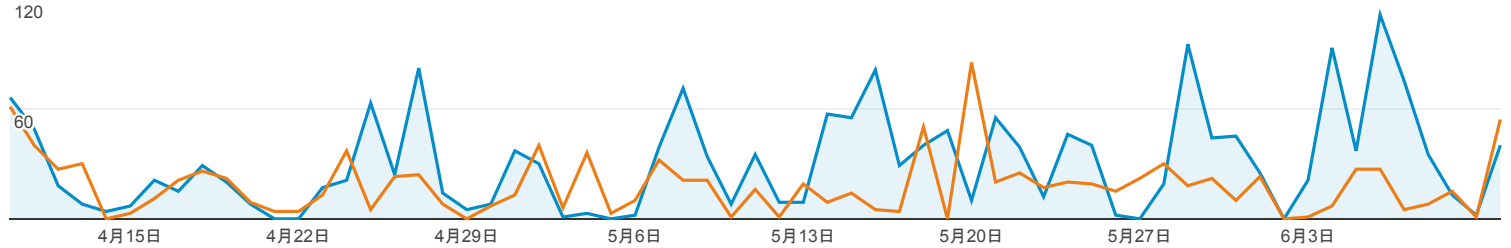

すべてのユーザー  
+0.00% ページビュー数

2018/04/10 - 2018/06/11  
比較: 2018/02/06 - 2018/04/09

エクスプローラ

2018/04/10 - 2018/06/11: ● ページビュー数  
2018/02/06 - 2018/04/09: ● ページビュー数

ページ	ページビュー数	ページ別訪問数	平均ページ滞在時間	閲覧開始数	直帰率	離脱率	ページの価値
	67.92% 1,926 と 1,147	64.07% 1,370 と 835	10.59% 00:01:13 と 00:01:06	76.26% 631 と 358	29.41% 43.74% と 33.80%	4.97% 32.76% と 31.21%	0.00% \$0.00 と \$0.00
1. /							
2018/04/10 - 2018/06/11	384 (19.94%)	298 (21.75%)	00:00:49	290 (45.96%)	25.52%	30.47%	\$0.00 (0.00%)
2018/02/06 - 2018/04/09	307 (26.77%)	260 (31.14%)	00:00:45	252 (70.39%)	30.16%	33.55%	\$0.00 (0.00%)
変化率	25.08%	14.62%	8.37%	15.08%	-15.39%	-9.19%	0.00%
2. /about.html							
2018/04/10 - 2018/06/11	254 (13.19%)	185 (13.50%)	00:01:24	47 (7.45%)	48.94%	33.86%	\$0.00 (0.00%)
2018/02/06 - 2018/04/09	201 (17.52%)	148 (17.72%)	00:00:54	37 (10.34%)	35.14%	36.82%	\$0.00 (0.00%)
変化率	26.37%	25.00%	55.03%	27.03%	39.28%	-8.03%	0.00%
3. /blog/							
2018/04/10 - 2018/06/11	209 (10.85%)	129 (9.42%)	00:01:20	65 (10.30%)	29.23%	22.01%	\$0.00 (0.00%)
2018/02/06 - 2018/04/09	86 (7.50%)	10 (1.20%)	00:02:57	8 (2.23%)	0.00%	9.30%	\$0.00 (0.00%)
変化率	143.02%	1,190.00%	-54.59%	712.50%	∞%	136.60%	0.00%
4. /works.html							
2018/04/10 - 2018/06/11	192 (9.97%)	136 (9.93%)	00:01:22	17 (2.69%)	52.94%	31.25%	\$0.00 (0.00%)
2018/02/06 - 2018/04/09	165 (14.39%)	124 (14.85%)	00:00:55	13 (3.63%)	53.85%	38.79%	\$0.00 (0.00%)
変化率	16.36%	9.68%	49.21%	30.77%	-1.68%	-19.43%	0.00%
5. /index.html							
2018/04/10 - 2018/06/11	185 (9.61%)	126 (9.20%)	00:01:38	67 (10.62%)	80.60%	45.95%	\$0.00 (0.00%)
2018/02/06 - 2018/04/09	53 (4.62%)	43 (5.15%)	00:01:48	11 (3.07%)	54.55%	39.62%	\$0.00 (0.00%)
変化率	249.06%	193.02%	-9.87%	509.09%	47.76%	15.96%	0.00%
6. /service.html							