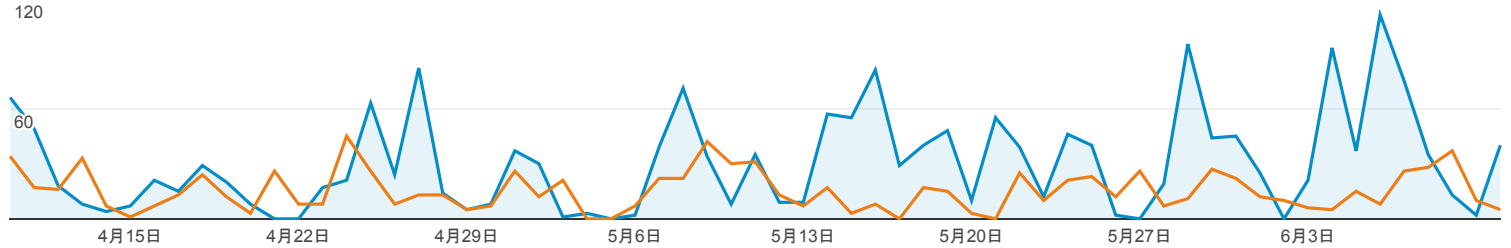

すべてのユーザー  
+0.00% ページビュー数

2018/04/10 - 2018/06/11  
比較: 2017/04/10 - 2017/06/11

エクスプローラ

2018/04/10 - 2018/06/11: ● ページビュー数  
2017/04/10 - 2017/06/11: ● ページビュー数

ページ	ページビュー数	ページ別訪問数	平均ページ滞在時間	閲覧開始数	直帰率	離脱率	ページの価値
	98.97% 1,926 と 968	85.14% 1,370 と 740	57.19% 00:01:13 と 00:00:47	78.75% 631 と 353	7.97% 43.74% と 40.51%	10.16% 32.76% と 36.47%	0.00% \$0.00 と \$0.00
1. /							
2018/04/10 - 2018/06/11	384 (19.94%)	298 (21.75%)	00:00:49	290 (45.96%)	25.52%	30.47%	\$0.00 (0.00%)
2017/04/10 - 2017/06/11	380 (39.26%)	292 (39.46%)	00:00:48	282 (79.89%)	38.30%	40.79%	\$0.00 (0.00%)
変化率	1.05%	2.05%	2.13%	2.84%	-33.37%	-25.30%	0.00%
2. /about.html							
2018/04/10 - 2018/06/11	254 (13.19%)	185 (13.50%)	00:01:24	47 (7.45%)	48.94%	33.86%	\$0.00 (0.00%)
2017/04/10 - 2017/06/11	208 (21.49%)	164 (22.16%)	00:00:44	37 (10.48%)	43.24%	39.42%	\$0.00 (0.00%)
変化率	22.12%	12.80%	92.15%	27.03%	13.16%	-14.12%	0.00%
3. /blog/							
2018/04/10 - 2018/06/11	209 (10.85%)	129 (9.42%)	00:01:20	65 (10.30%)	29.23%	22.01%	\$0.00 (0.00%)
2017/04/10 - 2017/06/11	0 (0.00%)	0 (0.00%)	00:00:00	0 (0.00%)	0.00%	0.00%	\$0.00 (0.00%)
変化率	∞%	∞%	∞%	∞%	∞%	∞%	0.00%
4. /works.html							
2018/04/10 - 2018/06/11	192 (9.97%)	136 (9.93%)	00:01:22	17 (2.69%)	52.94%	31.25%	\$0.00 (0.00%)
2017/04/10 - 2017/06/11	123 (12.71%)	95 (12.84%)	00:00:48	9 (2.55%)	88.89%	31.71%	\$0.00 (0.00%)
変化率	56.10%	43.16%	70.27%	88.89%	-40.44%	-1.44%	0.00%
5. /index.html							
2018/04/10 - 2018/06/11	185 (9.61%)	126 (9.20%)	00:01:38	67 (10.62%)	80.60%	45.95%	\$0.00 (0.00%)
2017/04/10 - 2017/06/11	4 (0.41%)	4 (0.54%)	00:00:24	4 (1.13%)	0.00%	0.00%	\$0.00 (0.00%)
変化率	4,525.00%	3,050.00%	307.33%	1,575.00%	∞%	∞%	0.00%
6. /service.html							